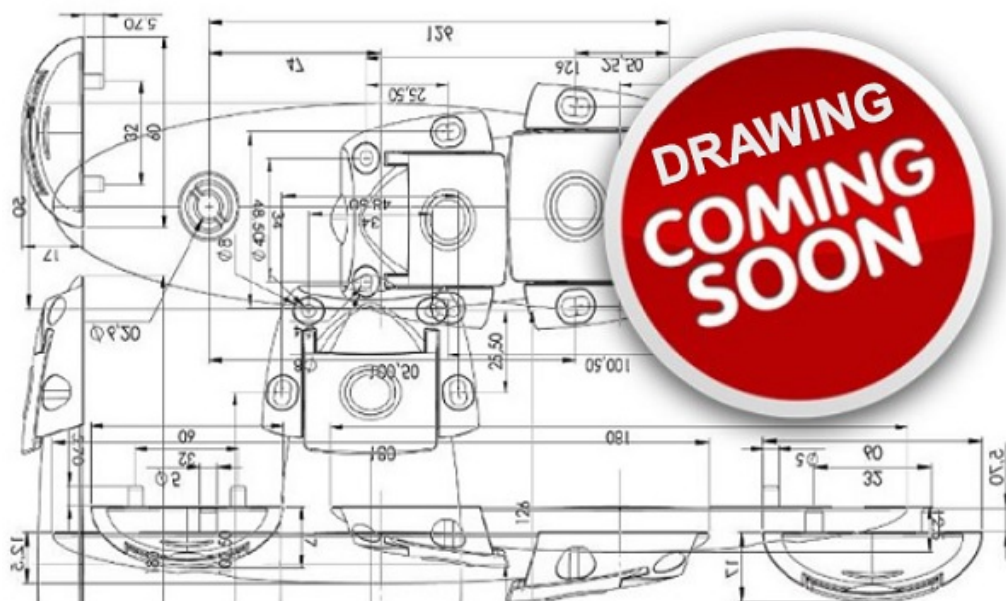

PRODUCT SHEET

Description:

Insex Screw, M6x100mm, Brass Plated, Pointed, DIN 7991

Item number:

12.04.133-2

Units	Box	Carton	HS Code	Barcode
Pcs.	1	900	7318155898	 5704866021586

SISO A/S

Mileparken 11
DK-2740 Skovlunde
Denmark
VAT: DK 24786013